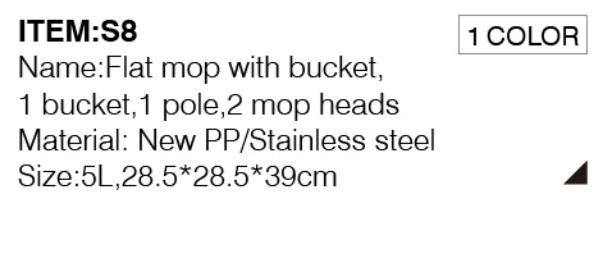

# CLEANING PRODUCTS

MAKE A CLEAN HOME

**ITEM:A2** 1 COLOR  
 Name: Spin mop, 1 bucket,  
 1 pole, 2 mop heads  
 Material: New PP/Stainless steel,  
 pole(22/25cm, K18)  
 Size: 7.5L, 32\*32\*29cm

**ITEM:M10** 1 COLOR  
 Name: Spin mop, 1 bucket, 1 pole,  
 1 mop head, 1 manual  
 Material: New PP/Stainless steel,  
 Size: 4.5L, 39.5\*26.5\*17cm

**ITEM:Q3** 1 COLOR  
 Name: Spin mop, 1 bucket,  
 1 pole, 2 mop heads  
 Material: New PP/Stainless steel,  
 pole(19/22cm, K9)  
 Size: 6L, 45.5\*26\*22.5cm

**ITEM:S8** 1 COLOR  
 Name: Flat mop with bucket,  
 1 bucket, 1 pole, 2 mop heads  
 Material: New PP/Stainless steel  
 Size: 5L, 28.5\*28.5\*39cm

**ITEM:S10**  
Name:Flat mop with bucket,  
1 bucket,1 pole, 2 mop heads  
Material:New PP/stainless steel  
Size:4L,20\*17\*35cm

1 COLOR

**ITEM:S12**  
Name:Flat mop with bucket,  
1 bucket,1 pole,2 mop heads  
Material: New PP/Stainless steel  
Size:5L,22\*18.5\*37.5cm

1 COLOR

**ITEM:XH-JM05**  
Name:Mop,1 pole,1 mop head  
Material:High strength plastic/iron  
Pole/PVA sponge  
Size:38\*130cm

1 COLOR

**ITEM:T7**  
Name:Broom set,1 broom,  
1 dustpan, 2 poles  
Material:New PP/Stainless steel  
Size:pole length:94CM